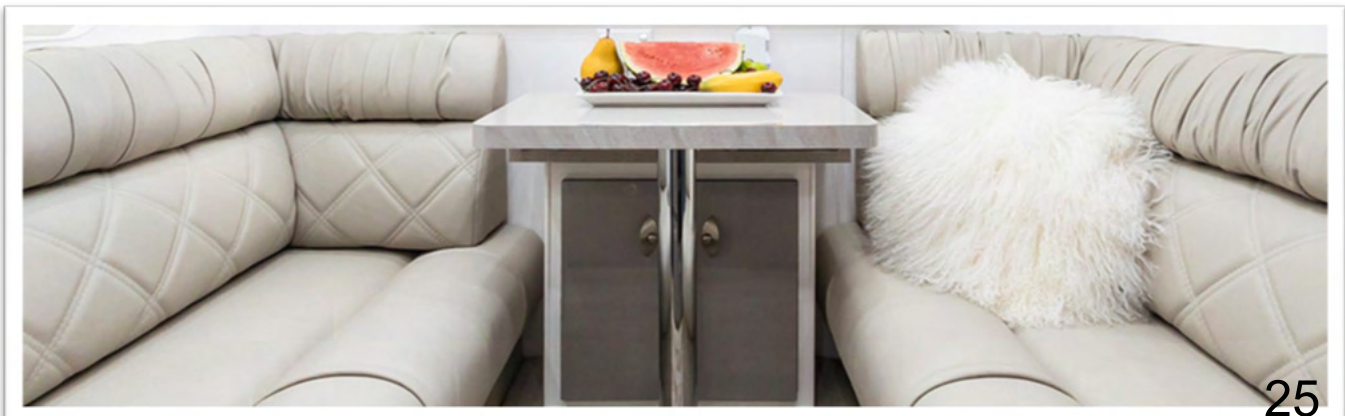

YLK-CH-LEG2-BLK

Table Leg Matte Black

1 Set = 4 legs

Height: 710mm

Diameter: 60mm

Adjustable up to 50mm

BLACK