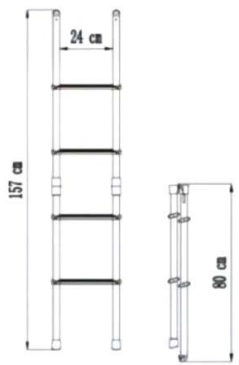

### B/LADDER

Caravan Bunk Ladder Aluminum Finish

4 Step Climb

Dimensions: 1640mm High x 360mm Wide

Weight Capacity: 150kg

Can be cut down to size

6 Per Box

### RV BUNK

Caravan Foldable Bunk Ladder Aluminum Finish

4 Step Climb

Dimensions: 1570mm High x 240mm Wide

Weight Capacity: 150kg

Can be cut down to size