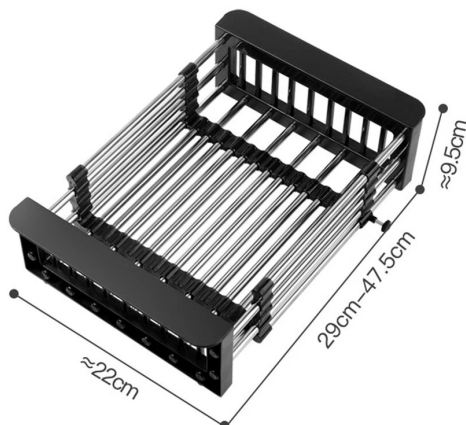

SINKBASKET

Adjustable Sink Basket
W22 x H9.5 x L29-47.5cm