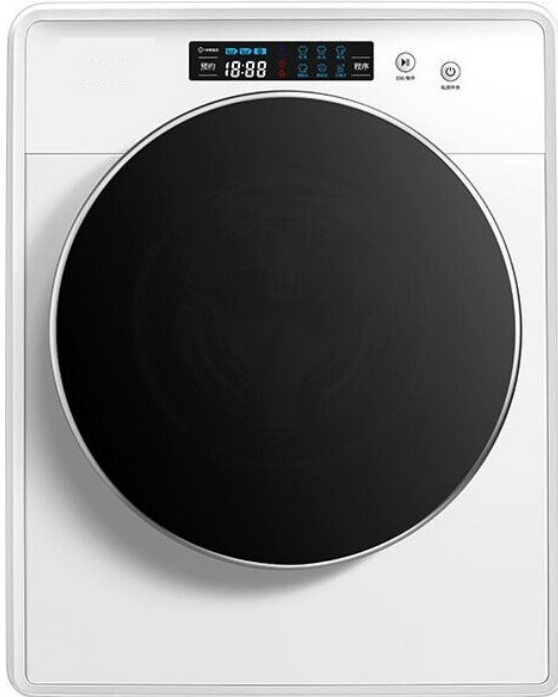

RAZOR

RV accessories

F/LOAD

3kg Capacity

Drum Type

Weight 34kg

Power: 1300W

Wash: 50RPM

Spin: 700RPM

Dimensions 500(w) x 415 (D) x 630(H)

Voltage & Frequency: 220V-240V/50Hz

1 Year Warranty