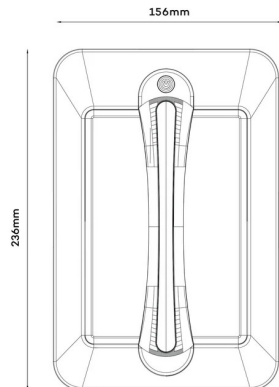

ILU-SM201B

LED Multi Function Grab Handle
- Push Button with Dimmable
Blue Night Light
- IP66 Rated
- 6000K Cool White Light
- Voltage 10 - 24V DC