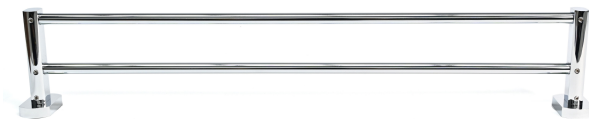

# RAZOR RV ACCESSORIES

**YLK-BTW-16**

Toilet Paper Holder (No Cover)

**CHROME**

**TB001**

Single Towel Rail

600mm

**CHROME**