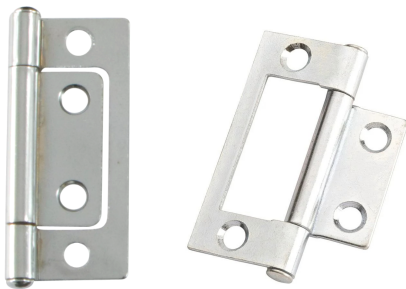

S/S P-HINGE

Piano Hinge
304G Stainless Steel
25m Roll
Rust Resistant, for wet areas

6 Per Box

HW-2

Flush Hinge
Zinc Plated
50mm x 1.2mm

Box Lot: 100